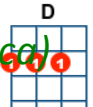

Love Me Do - The Beatles

<https://www.youtube.com/watch?v=g2SBjdl2CeE>

Intro: [G-4] [C-4] x4 (with Harmonica)

[G] Love, love me [C] do. You [G] know I love [C] you.

I'll [G] always be [C] true. So pleee-- [C] eease

[C↓] Tacit: Love me [G-4] do. [C-4] [G-4][C-4]

[G] Love, love me [C] do. You [G] know I love [C] you.

I'll [G] always be [C] true. So pleee-- [C] eease

[C↓] Tacit: Love me [G-4] do. [C-4] [G-4][C-4]

[D] Someone to love, [C-2] some-[F-2]body [G-4] new

[D] Someone to love, [C-2] some-[F-2]one like [G-4] you

[G] Love, love me [C] do. You [G] know I love [C] you.

I'll [G] always be [C] true. So pleee-- [C] eease

[C↓] Tacit: Love me [G-4] do. [C-4] [G-4][C-4]

INSTRUMENTAL: (with Harmonica)

[D] Someone to love, [C-2] some-[F-2]body [G-4] new

[D] Someone to love, [C-2] some-[F-2]one like [G-4] you

[G] Love, love me [C] do. You [G] know I love [C] you.

I'll [G] always be [C] true. So pleee-- [C] eease