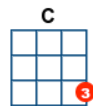

Love Me Do - The Beatles

<https://www.youtube.com/watch?v=g2SBjdl2CeE>

Intro: [G-4] [C-4] x4 (with Harmonica)

[G] Love, love me [C] do. You [G] know I love [C] you.

I'll [G] always be [C] true. So pleee-- [C] eease

[C↓] Tacit: Love me [G-4] do. [C-4] [G-4][C-4]

[G] Love, love me [C] do. You [G] know I love [C] you.

I'll [G] always be [C] true. So pleee-- [C] eease

[C↓] Tacit: Love me [G-4] do. [C-4] [G-4][C-4]

[D] Someone to love, [C-2] some-[F-2]body [G-4] new

INSTRUMENTAL: (with Harmonica)

[D] Someone to love, [C-2] some-[F-2]body [G-4] new

[D] Someone to love, [C-2] some-[F-2]one like [G-4] you

[G] Love, love me [C] do. You [G] know I love [C] you.

I'll [G] always be [C] true. So pleee-- [C] eease

[C↓] Tacit: Love me [G-4] do. [C-4] [G-4][C-4]

OUT: Oh, [G] Love me do, [C] Yeah.

Oh, [G] love me do, [C] Yeah.

Oh, [G] Love me do, [C] Yeah. [G↓]