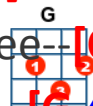

Love Me Do - The Beatles

<https://www.youtube.com/watch?v=g2SBjdl2CeE>

Intro: [G-4] [C-4] x4 (with Harmonica)

[G] Love, love me [C] do. You [G] know I love [C] you.

I'll [G] always be [C] true. So pleee-- [C] eease

[C↓] Tacit: Love me [G-4] do. [C-4] [G-4][C-4]

[G] Love, love me [C] do. You [G] know I love [C] you.

I'll [G] always be [C] true. So pleee-- [C] eease

[C↓] Tacit: Love me [G-4] do. [C-4] [G-4][C-4]

[D] Someone to love, [C-2] some-[F-2]body [G-4] new

[D] Someone to love, [C-2] some-[F-2]one like [G-4] you

[G] Love, love me [C] do. You [G] know I love [C] you.

I'll [G] always be [C] true. So pleee-- [C] eease

[C↓] Tacit: Love me [G-4] do. [C-4] [G-4][C-4]

INSTRUMENTAL: (with Harmonica)

[D] Someone to love, [C-2] some-[F-2]body [G-4] new

[D] Someone to love, [C-2] some-[F-2]one like [G-4] you

[G] Love, love me [C] do. You [G] know I love [C] you.

I'll [G] always be [C] true. So pleee-- [C] eease